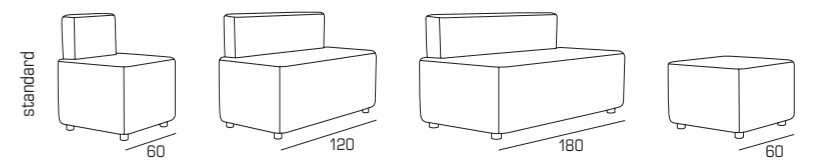

340
CLUBSOFA

PLUTO

342
CLUBSOFA

RIDE

DOLCE DORMIRE

ELEKTRA

Meccanismo extra resistente, materasso in poliuretano h. 18 cm
Extra strong folding mechanism, 18 cm high in polyurethane mattress

LAB 2