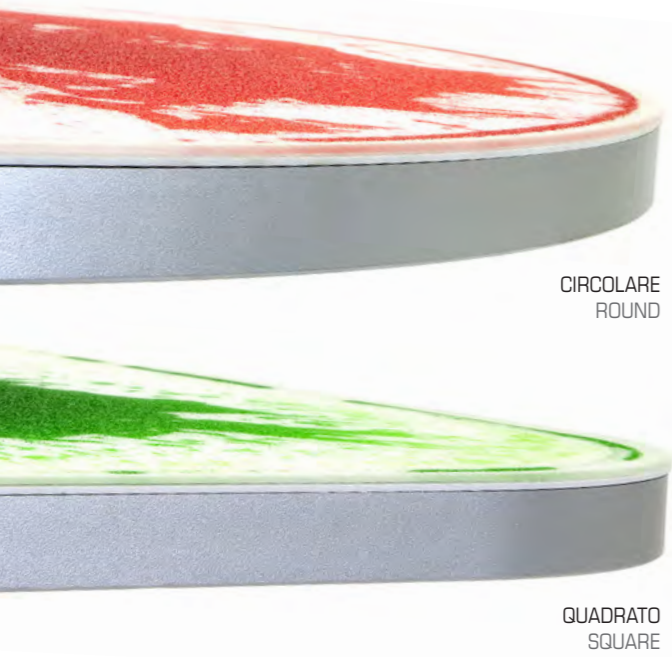

FINITURE SEASpot SEASpot FINISHINGS

PIANI SEASpot

PIPEDO PIQUADRO