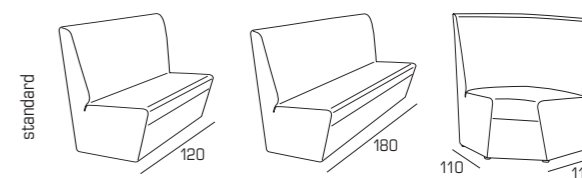

FINITURE SCHIENALI BACK FINISHINGS

Lounge bar, Cervia

314
CLUBSOFA

ERIC

JUSTIN

318
CLUBSOFA

DESMOND 95/120

MORGAN EDEN