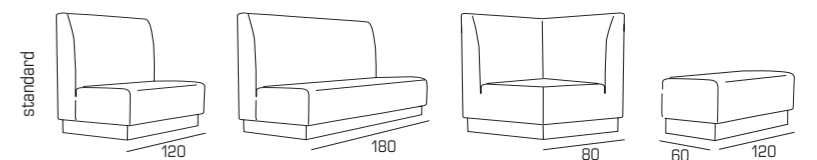

FINITURE SCHIENALI BACK FINISHINGS

Lounge bar, Cervia

314
CLUBSOFA

ERIC

JUSTIN

318
CLUBSOFA

DESMOND 95/120

MORGAN EDEN