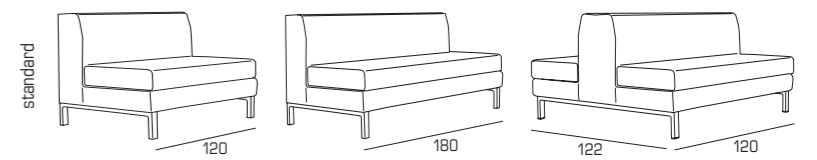

FINITURE SCHIENALI BACK FINISHINGS

Lounge bar, Cervia

314
CLUBSOFA

ERIC

JUSTIN

318
CLUBSOFA

DESMOND 95/120

MORGAN EDEN