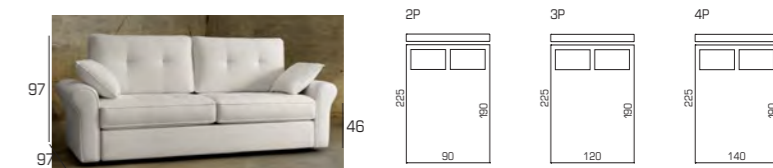

LAB 2

Meccanismo standard, materasso in poliuretano h. 12 cm
Standard mechanism, 12 cm high in polyurethane mattress