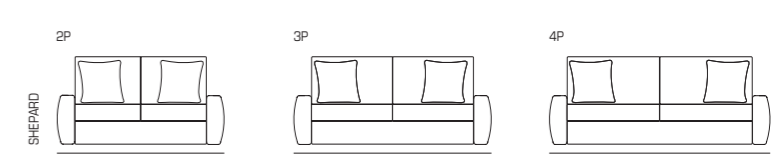

LAB 2

Meccanismo standard, materasso in poliuretano h. 12 cm
Standard mechanism, 12 cm high in polyurethane mattress