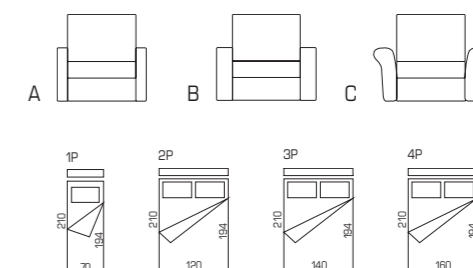

Meccanismo standard, materasso in poliuretano h. 12 cm
Standard mechanism, 12 cm high in polyurethane mattress

360
SOFABEDS

MARIE

Meccanismo standard, materasso in poliuretano h. 12 cm
Standard mechanism, 12 cm high in polyurethane mattress