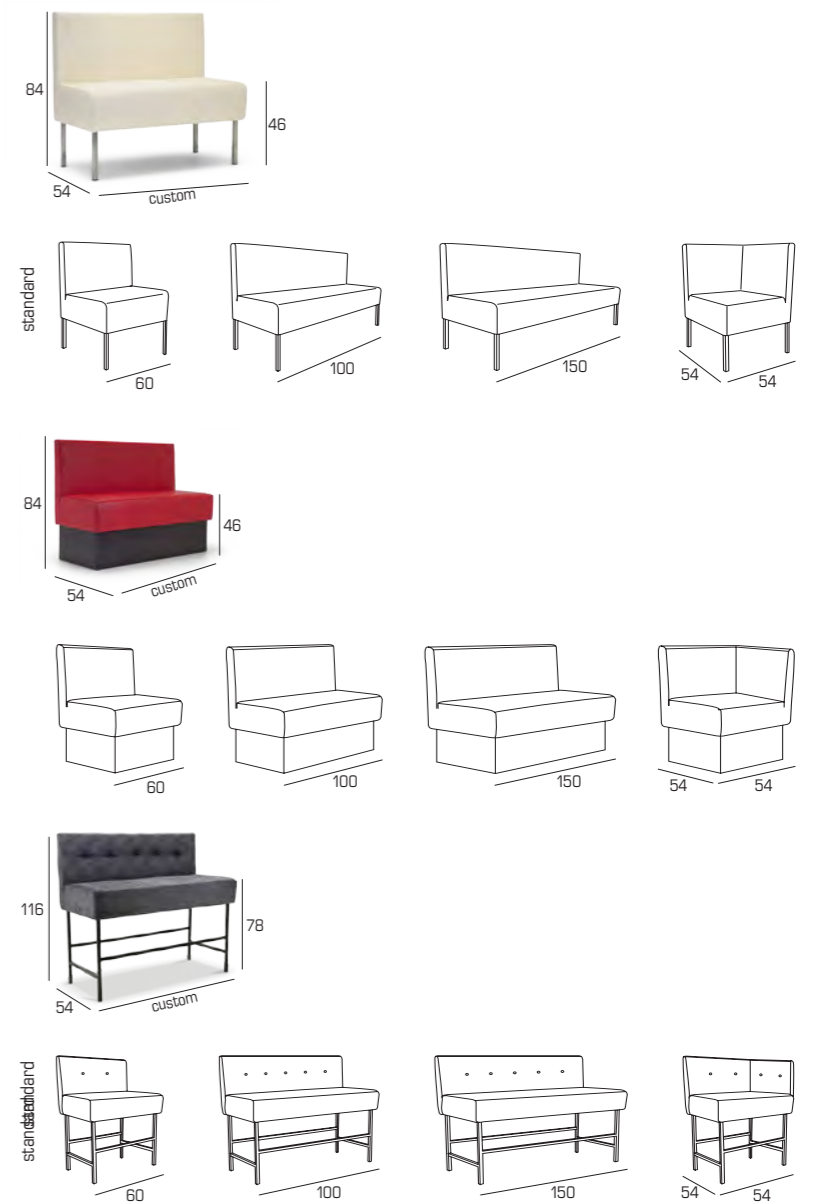

322
CLUBSOFA

LIZZY2

LIZZY BASE2

LIZZY HIGH2