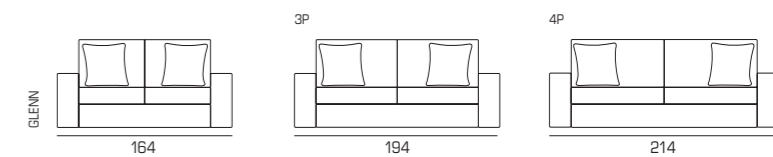

LAB 2

Meccanismo standard, materasso in poliuretano h. 12 cm
Standard mechanism, 12 cm high in polyurethane mattress