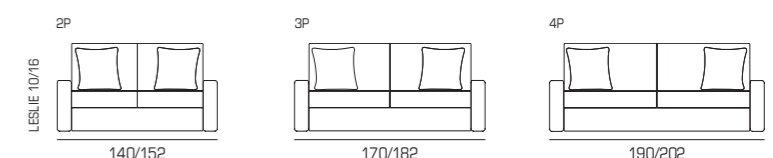

LAB 2

Meccanismo standard, materasso in poliuretano h. 12 cm
Standard mechanism, 12 cm high in polyurethane mattress