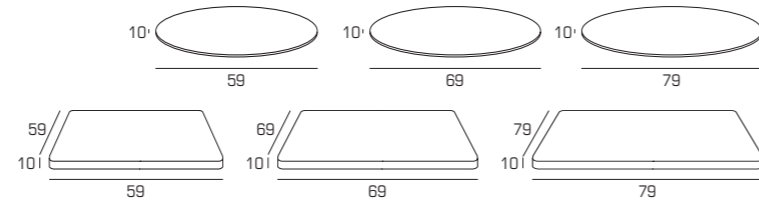

FINITURE BLACK CORE BLACK CORE FINISHINGS

FINITURE FULL COLOUR FULL COLOUR FINISHINGS

PIANI HPL

FINITURE SP 30/50 SP 30/50 FINISHINGS

PIANI SP 30/50