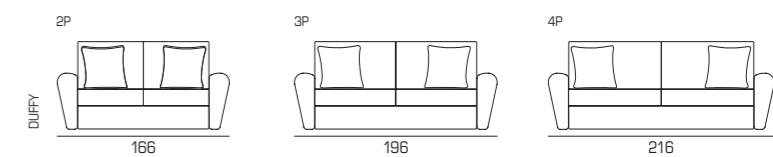

340
CLUBSOFA

PLUTO

342
CLUBSOFA

RIDE

DOLCE DORMIRE

ELEKTRA

Meccanismo extra resistente, materasso in poliuretano h. 18 cm
Extra strong folding mechanism, 18 cm high in polyurethane mattress

LAB 2

Meccanismo standard, materasso in poliuretano h. 12 cm
Standard mechanism, 12 cm high in polyurethane mattress

360
SOFABEDS

MARIE

Meccanismo standard, materasso in poliuretano h. 12 cm
Standard mechanism, 12 cm high in polyurethane mattress