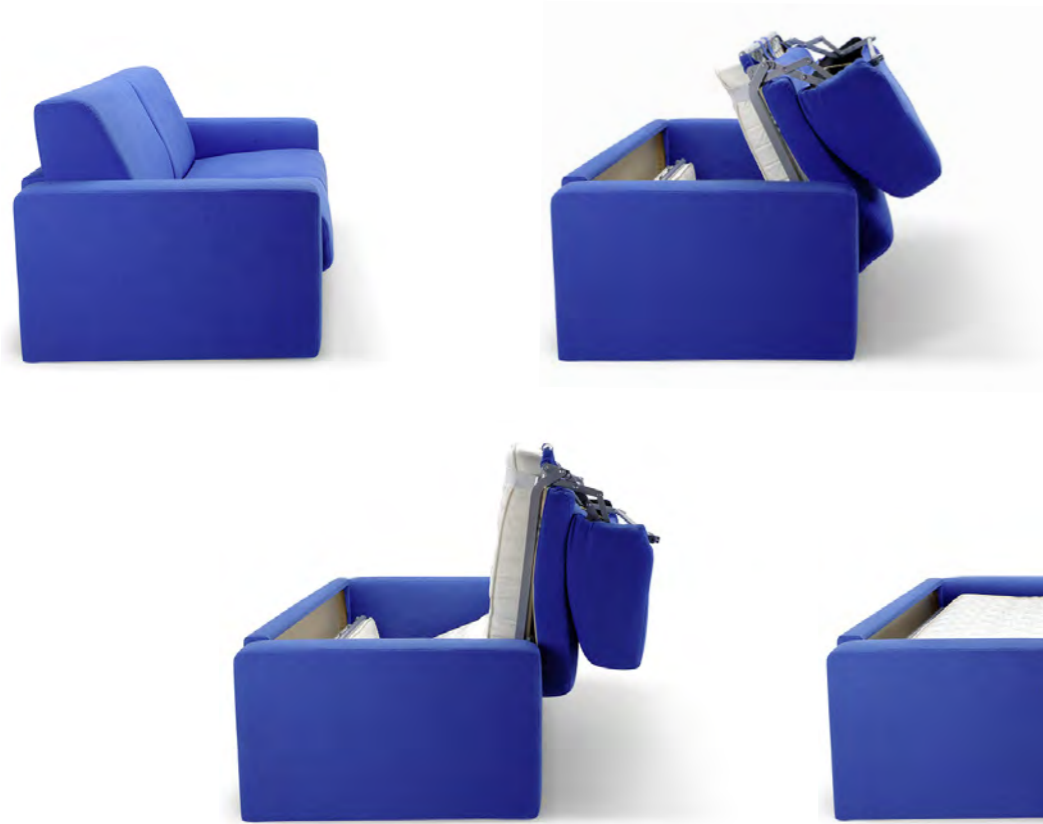

360
SOFABEDS