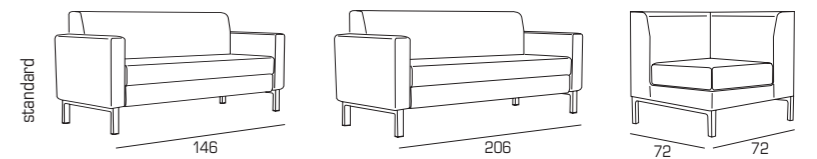

FINITURE SCHIENALI BACK FINISHINGS

Lounge bar, Cervia

314
CLUBSOFA

ERIC

JUSTIN

318
CLUBSOFA

DESMOND 95/120

MORGAN EDEN