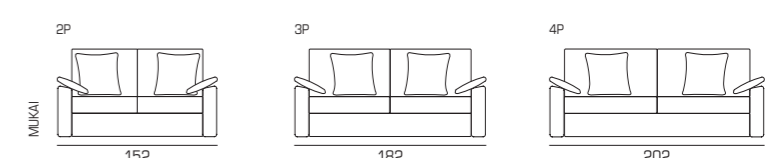

LAB 2

Meccanismo standard, materasso in poliuretano h. 12 cm
Standard mechanism, 12 cm high in polyurethane mattress