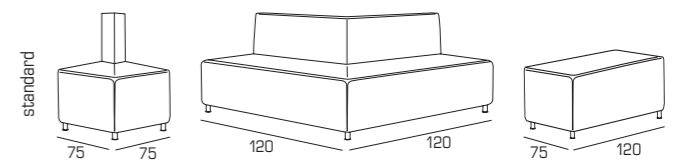

340
CLUBSOFA

PLUTO

342
CLUBSOFA

RIDE

DOLCE DORMIRE

ELEKTRA

Meccanismo extra resistente, materasso in poliuretano h. 18 cm
Extra strong folding mechanism, 18 cm high in polyurethane mattress

LAB 2