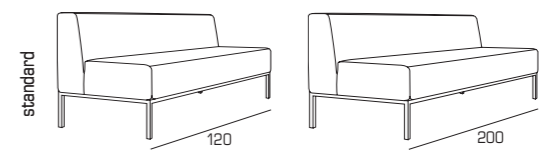

FINITURE SCHIENALI BACK FINISHINGS

Lounge bar, Cervia

314
CLUBSOFA

ERIC

JUSTIN

318
CLUBSOFA

DESMOND 95/120

MORGAN EDEN