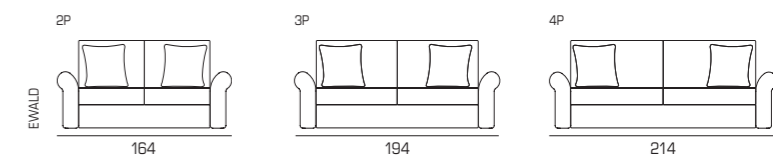

LAB 2

Meccanismo standard, materasso in poliuretano h. 12 cm
Standard mechanism, 12 cm high in polyurethane mattress