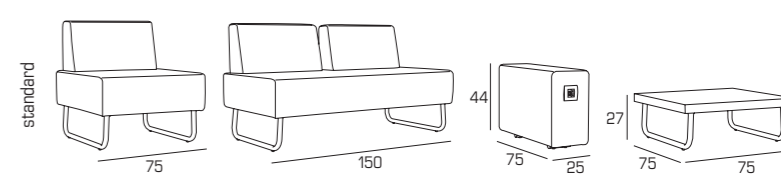

FINITURE SCHIENALI BACK FINISHINGS

Lounge bar, Cervia

314
CLUBSOFA

ERIC

JUSTIN

318
CLUBSOFA

DESMOND 95/120

MORGAN EDEN