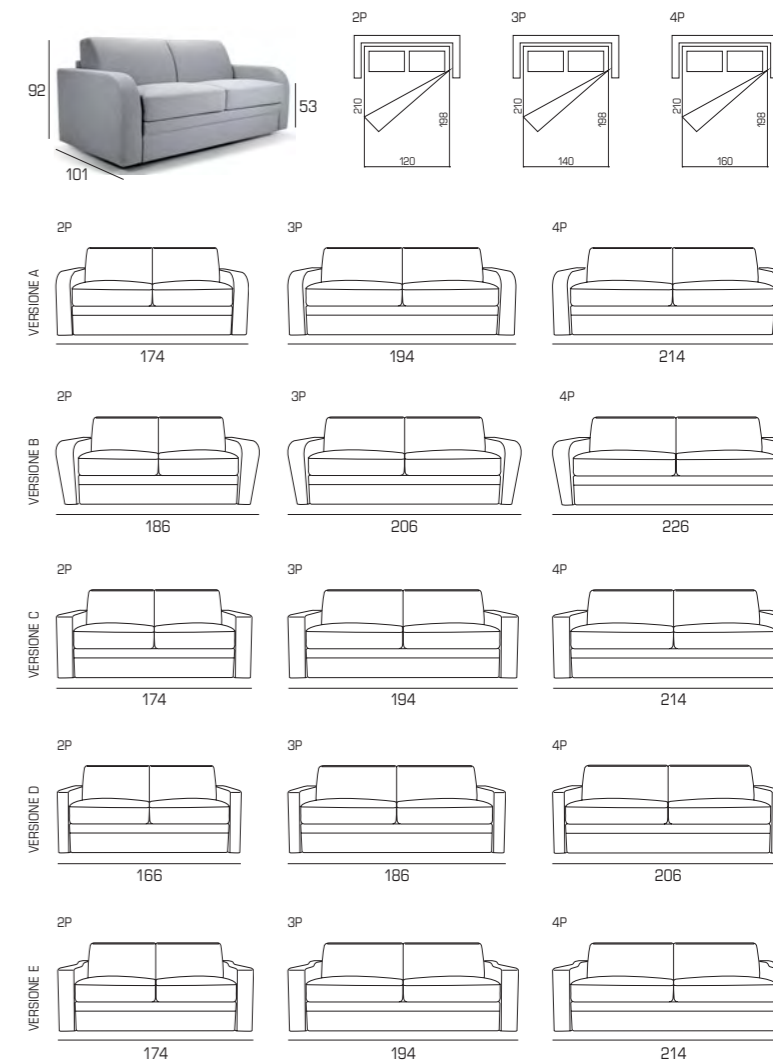

340
CLUBSOFA

PLUTO

342
CLUBSOFA

RIDE

DOLCE DORMIRE

ELEKTRA

Meccanismo extra resistente, materasso in poliuretano h. 18 cm
Extra strong folding mechanism, 18 cm high in polyurethane mattress

LAB 2